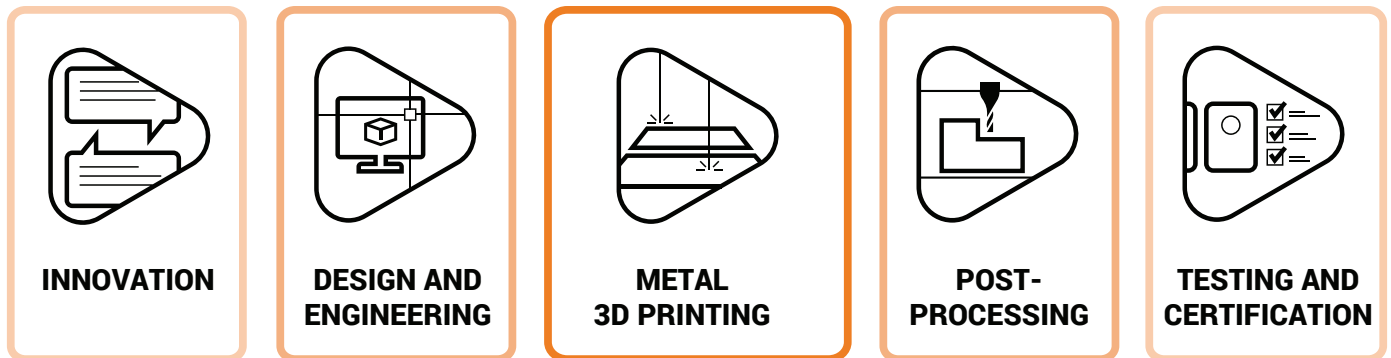

Experienced **expert**

Delva is your experienced expert and partner in industrial 3D metal printing. We offer co-development that digs deeper than the surface to find optimal solutions to the customer's individual needs. 3D printing of metals adds a new dimension to the range of manufacturing technologies and enables completely new types of structures and solutions. Embrace this mature technology with Delva and improve your competitiveness.

Delva as a **partner**

EFFICIENT ADDITIVE MANUFACTURING CHAIN

Profound **technical** expertise

With the broadest metal printing material portfolio in Finland, technical expertise, and insight into the possibilities, we can significantly maximise the benefits of industrial printing in your organisation.

Results produced
by printing
delva.fi

Technical excellence and innovation utilising the freedom of shape:

- ▶ Customise parts to fit a specific task or customer requirement
- ▶ Enable lighter components by streamlined designs and hollow structures
- ▶ Take advantage of bionic structures and seamless, moving conjunctions of components